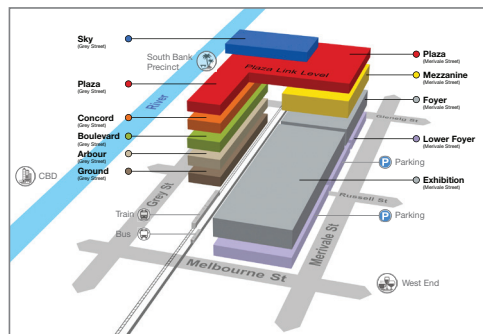

# PLAZA LEVEL

## BCEC on Merivale Street & Grey Street

The Plaza Level is the connecting link between Brisbane Convention & Exhibition Centre on Grey Street and Brisbane Convention & Exhibition Centre on Merivale Street.