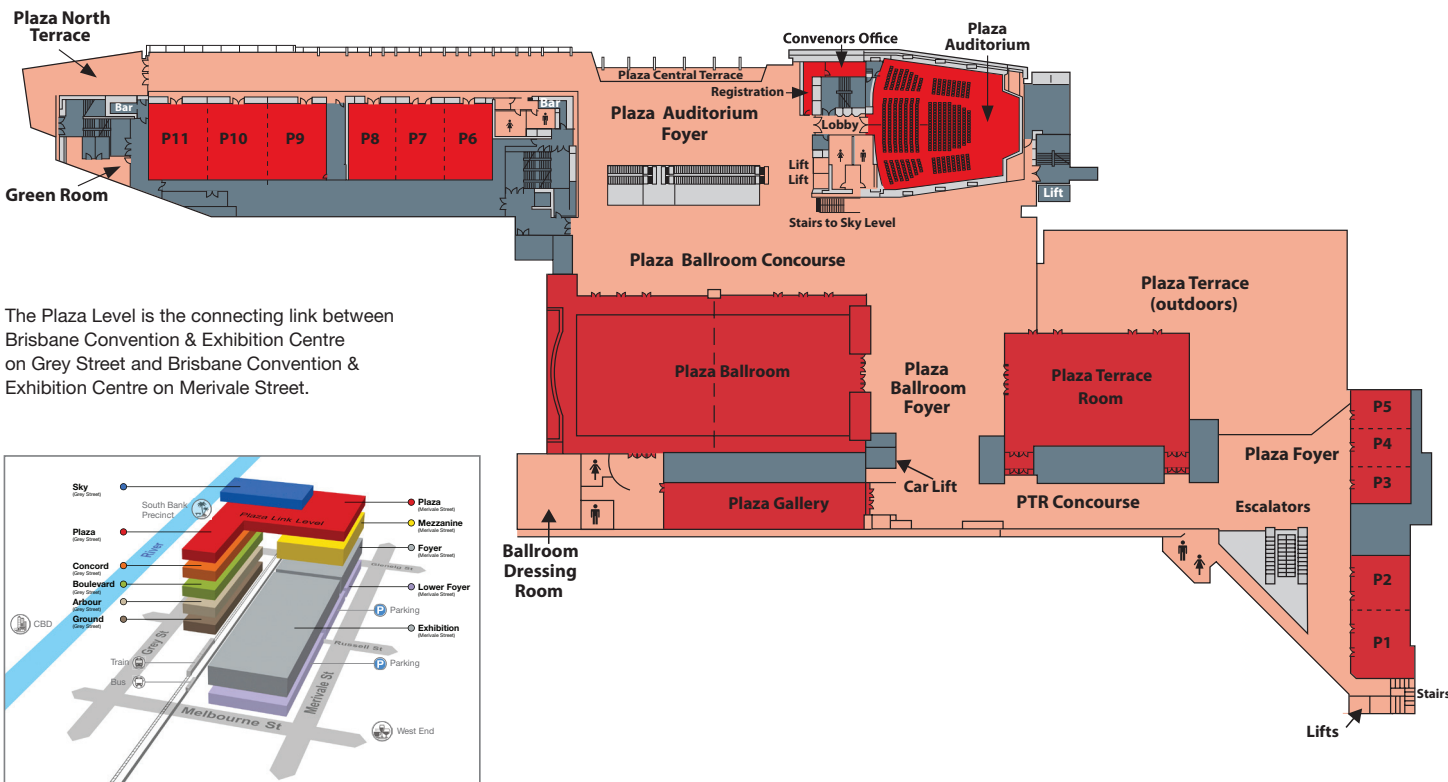

# PLAZA LEVEL

## BCEC on Merivale Street & Grey Street

The Plaza Level is the connecting link between Brisbane Convention & Exhibition Centre on Grey Street and Brisbane Convention & Exhibition Centre on Merivale Street.

<b>P</b> Concord Level Rooms	Theatre	Classroom	Banquet	Cocktail	Metres <sup>2</sup>
Meeting Room P1	160	90	90	150	153
Meeting Room P2	160	90	90	150	149
Meeting Room P1 & P2	300	195	210	300	302
Meeting Room P3	108	54	60	100	103
Meeting Room P4	108	54	60	100	103
Meeting Room P5	108	54	60	100	103
Meeting Room P3 & P4	200	120	150	200	206
Meeting Room P4 & P5	200	120	150	200	206
Meeting Room P3, P4 & P5	350	195	210	340	309
Plaza Terrace Room	1008	630	650	1100	883
Plaza Ballroom	2000	1200	1380	2000	1581
Plaza Gallery	-	-	200	200	350

<b>P</b> Concord Level Rooms	Theatre	Classroom	Banquet	Cocktail	Metres <sup>2</sup>
Meeting Room P6	130	75	80	110	113
Meeting Room P7	130	75	80	110	113
Meeting Room P8	130	75	80	110	113
Meeting Room P6 & P7	270	160	180	240	231
Meeting Room P7 & P8	270	160	180	240	231
Meeting Rooms P6, P7 & P8	450	260	280	350	345
Meeting Room P9	160	99	100	150	143
Meeting Room P10	155	99	100	150	143
Meeting Room P11	160	99	100	150	143
Meeting Room P9 & P10	330	210	220	300	286
Meeting Room P10 & P11	330	210	220	300	286
Meeting Rooms P9, P10 & P11	570	340	350	450	430
Plaza Auditorium	620	-	-	-	-